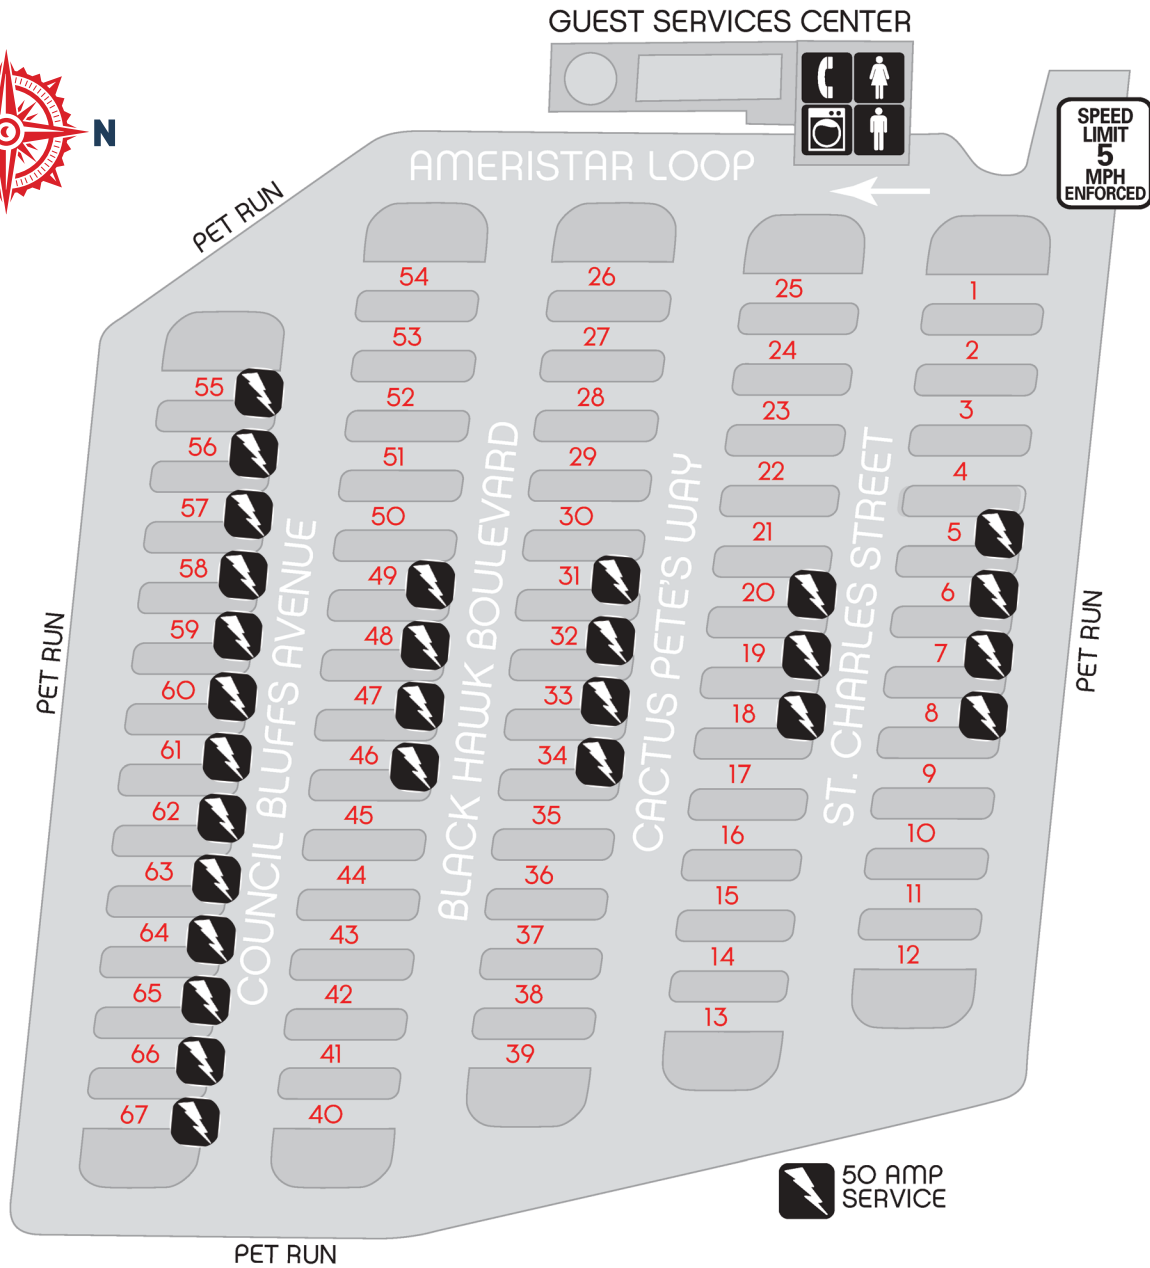

AMERISTAR VICKSBURG RV PARK

725 Lucy Bryson St. | Vicksburg, MS 39180 | Warren County
For emergencies, call 800.700.7770 | Office: 601.631.0402

CHECK-OUT: 11 AM

Guest Services Center Hours: 9am - 5:30pm

After Hours: Please park & pay before 10:30 am the next morning
or you may check in at the hotel front desk.

FACILITIES:

67 concrete pads
All pul-thrus

Full hook-ups
30-50 amps

Modern
Bathrooms with
Hot Showers

Free Wi-Fi
Laundry

Courtesy coffee
in lobby

Cable TV
extensions
available at sites